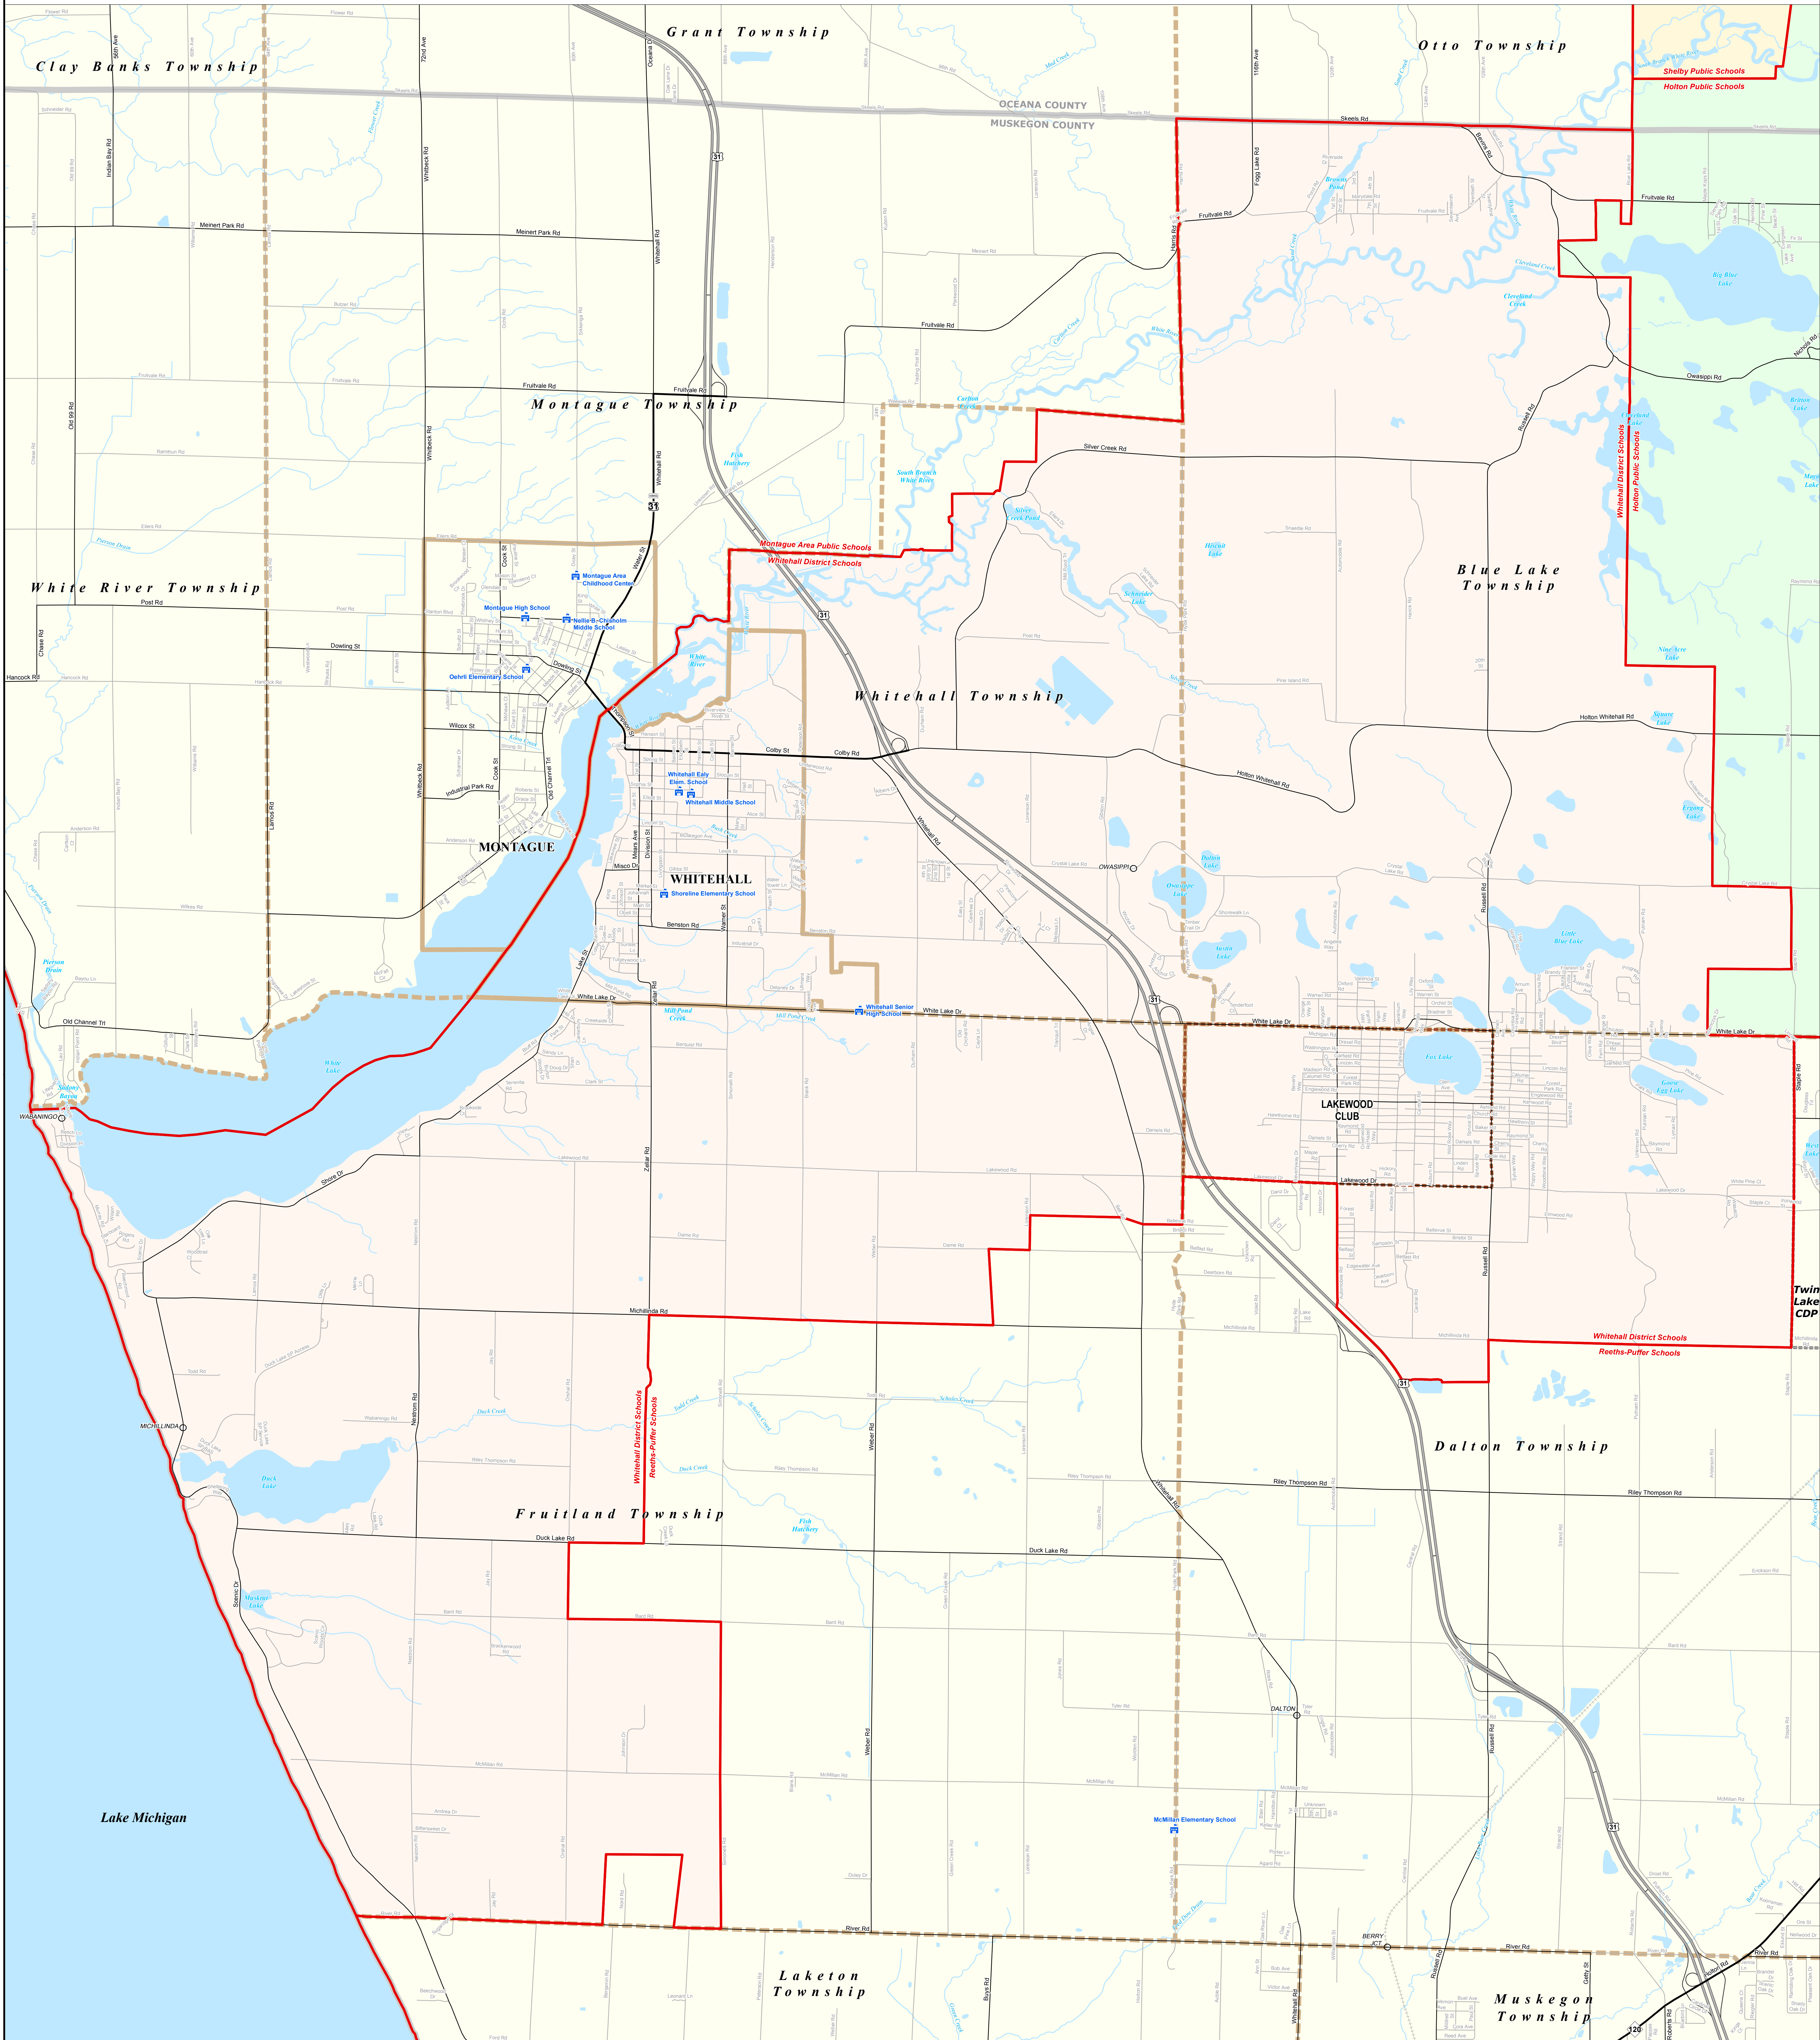

WHITEHALL DISTRICT SCHOOLS

Muskegon Area ISD

*Note: Non K-12 School Districts identified with Asterisk (*) in Name

11/14/13

Legend	
School District	Unincorporated Place
County	Water Feature
City	River, Stream, or Drain
Township	Railroad
Village	Freeway
Census Designated Place	Primary Road
	Local Road

Source: Michigan Geographic Framework, v13a